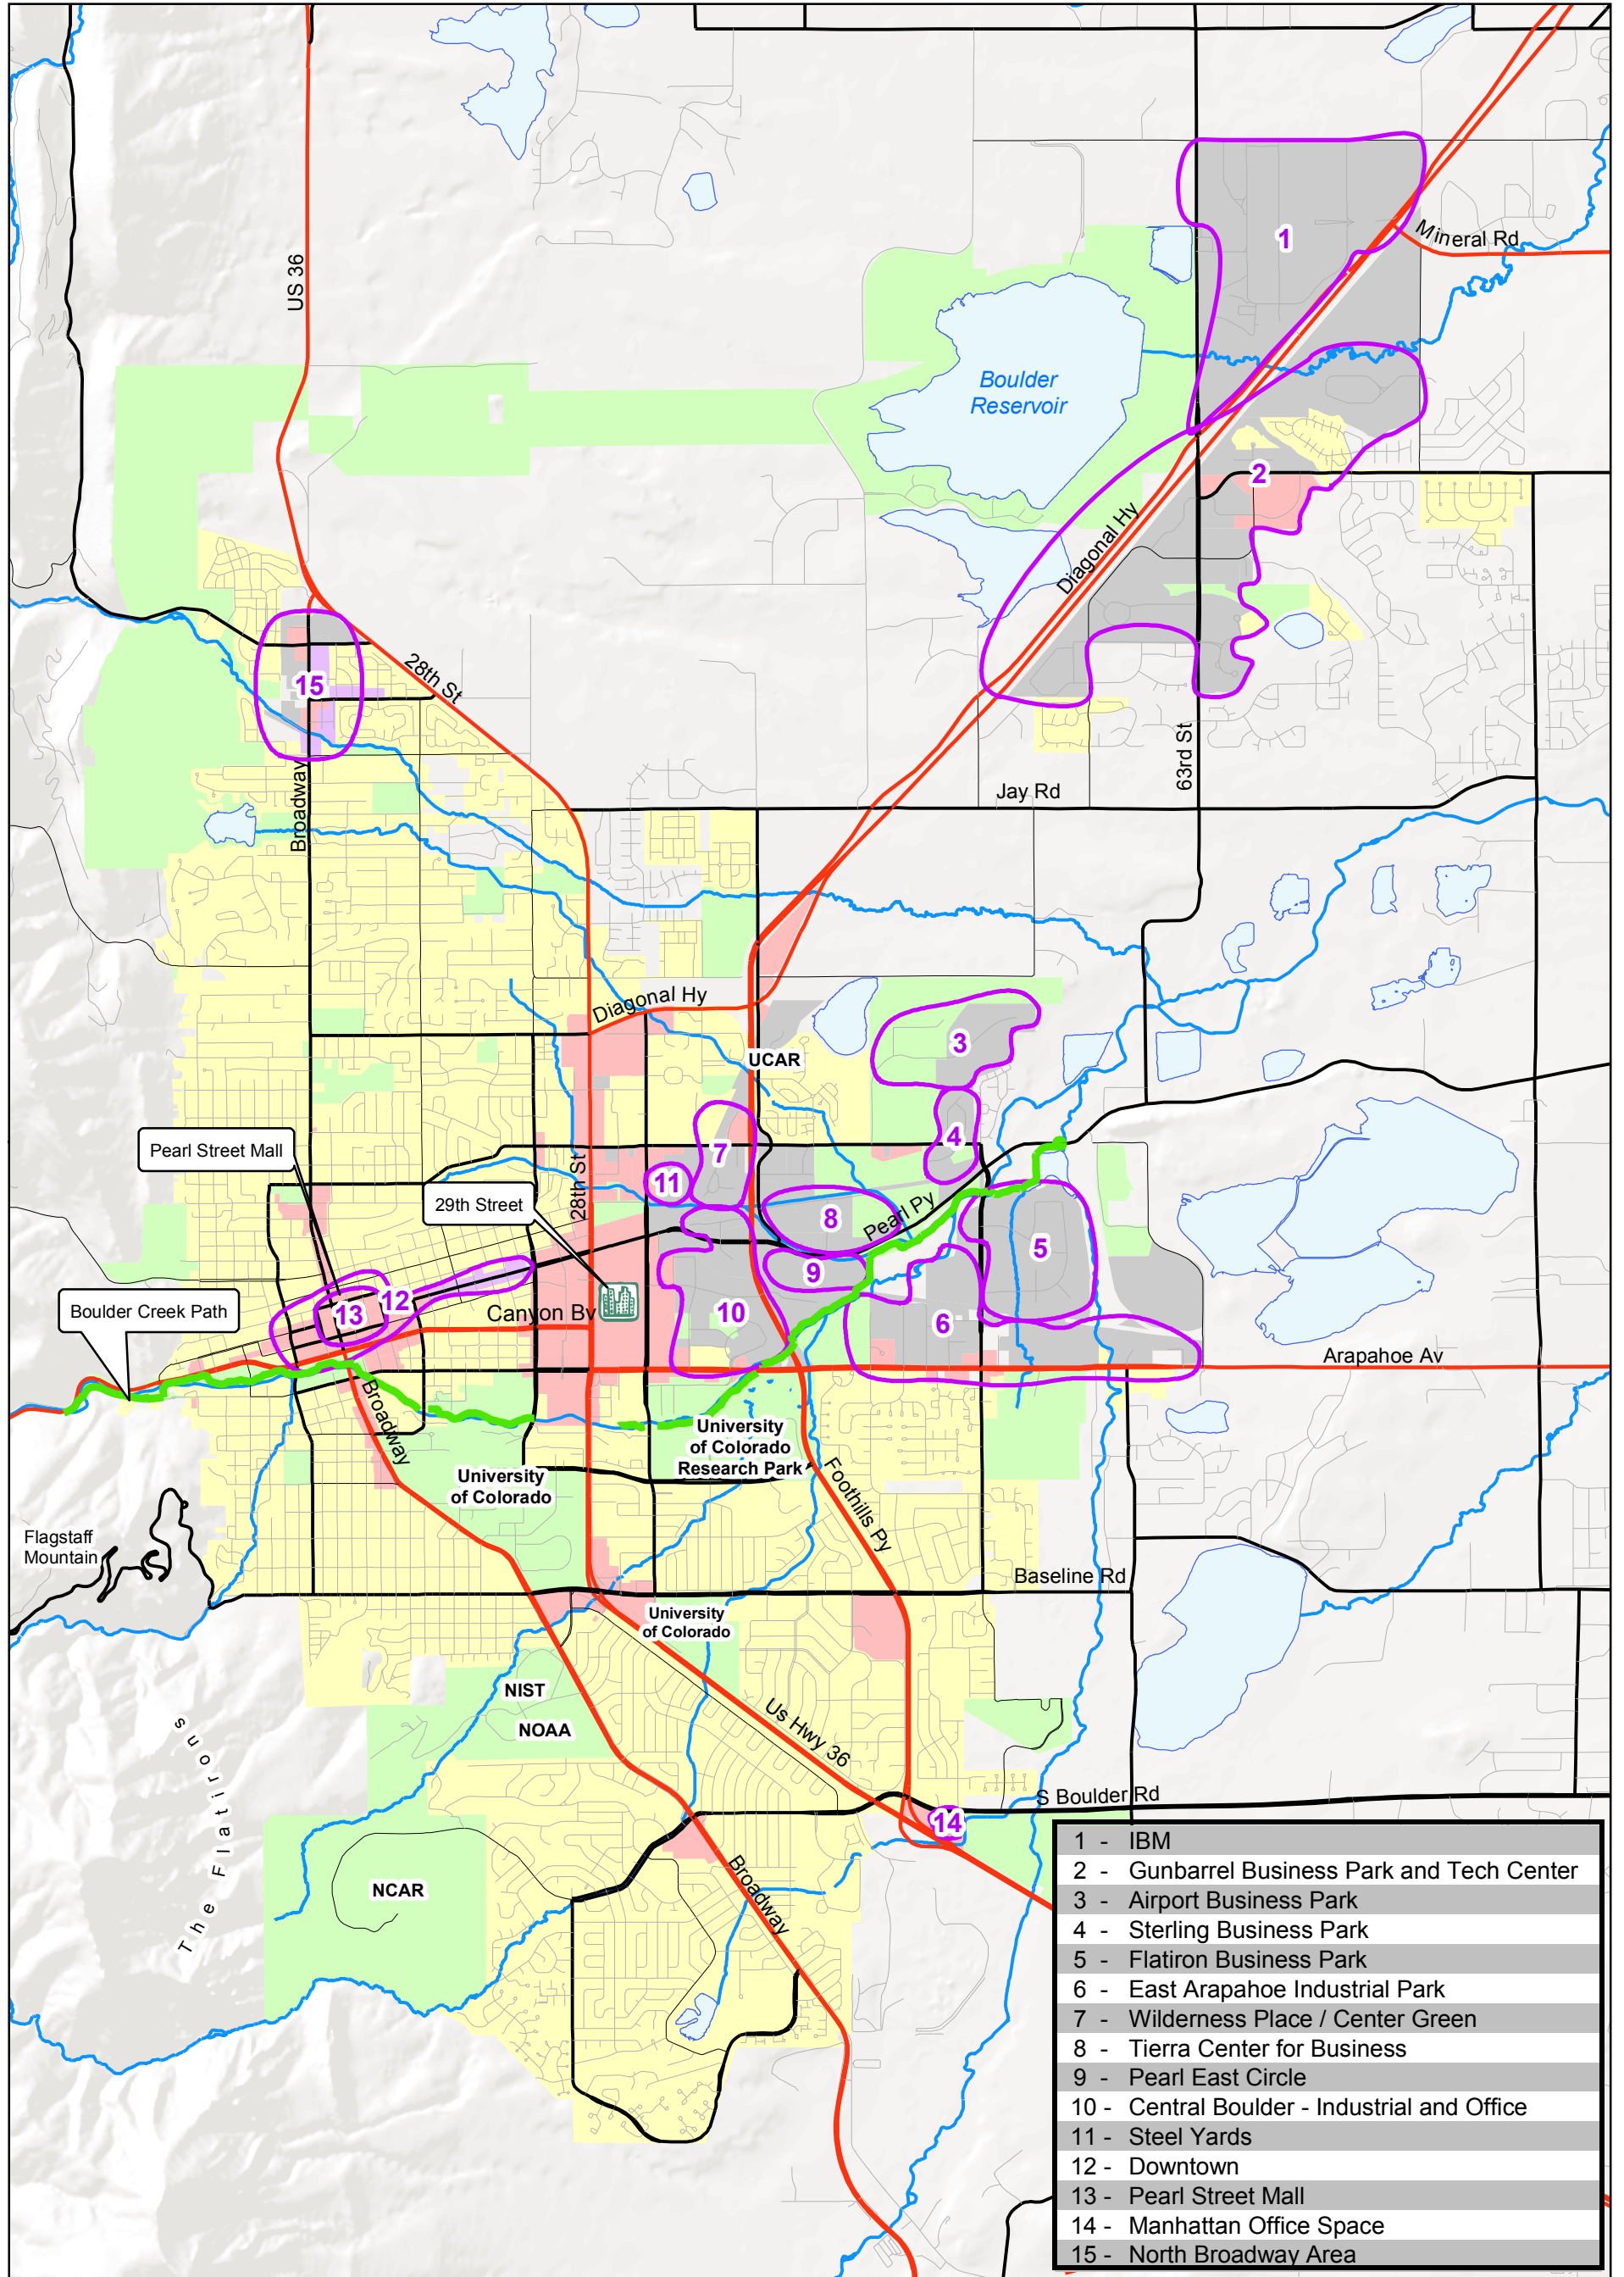

Business Parks in Boulder, Colorado

Business Parks	Mixed Use Zoned Areas	Roads	Major Lakes
Commercial Zoned Areas	Residential Zoned Areas	Highway	Boulder Creek Path
Industrial Zoned Areas	Public and Agriculture	Major Road	Creeks
		Minor Road	
		Local Street	

0 0.5 1 Miles